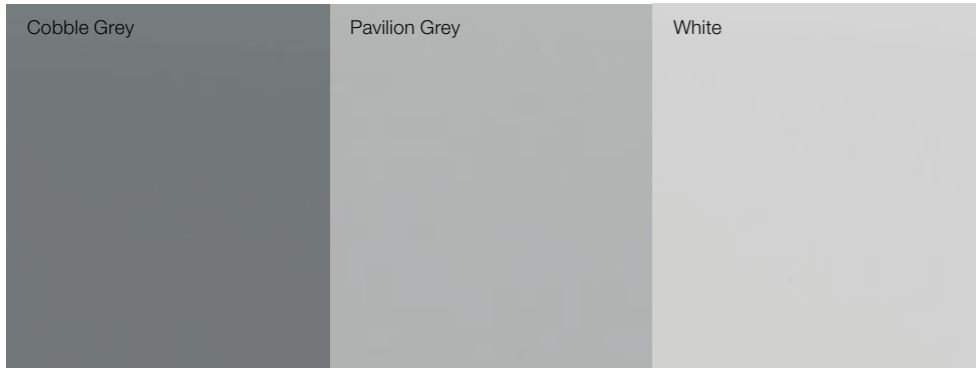

Linear Avant

Linear Avant Paint to Order

Linear Avant paint to order doors have a six week lead time.

Linear Cube Finishes

Linear Ice Finishes

Linear Trend Finishes

Linear Form Finishes

Linear Solid Surface Worktop Finishes