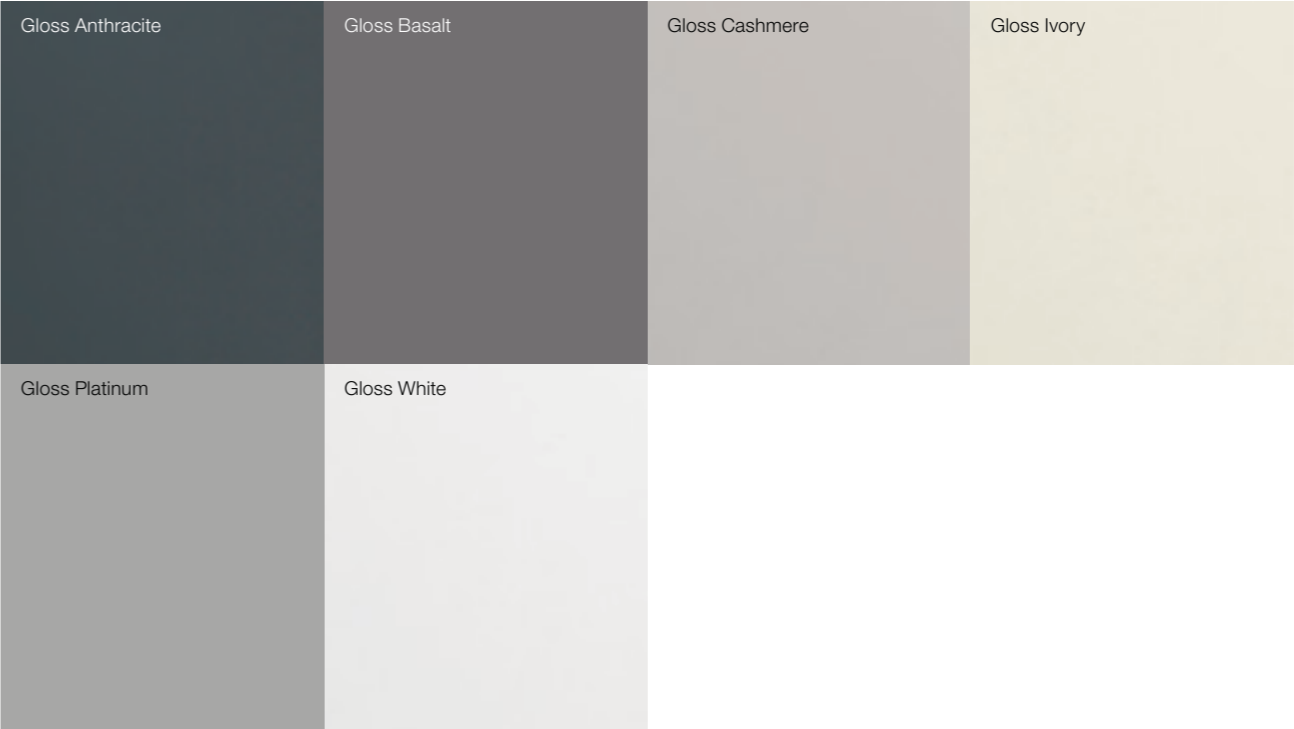

Linear Avant

Linear Avant Paint to Order

Linear Avant paint to order doors have a six week lead time.

Linear Cube Finishes

Linear Ice Finishes

Linear Trend Finishes

Linear Form Finishes

Linear Solid Surface Worktop Finishes