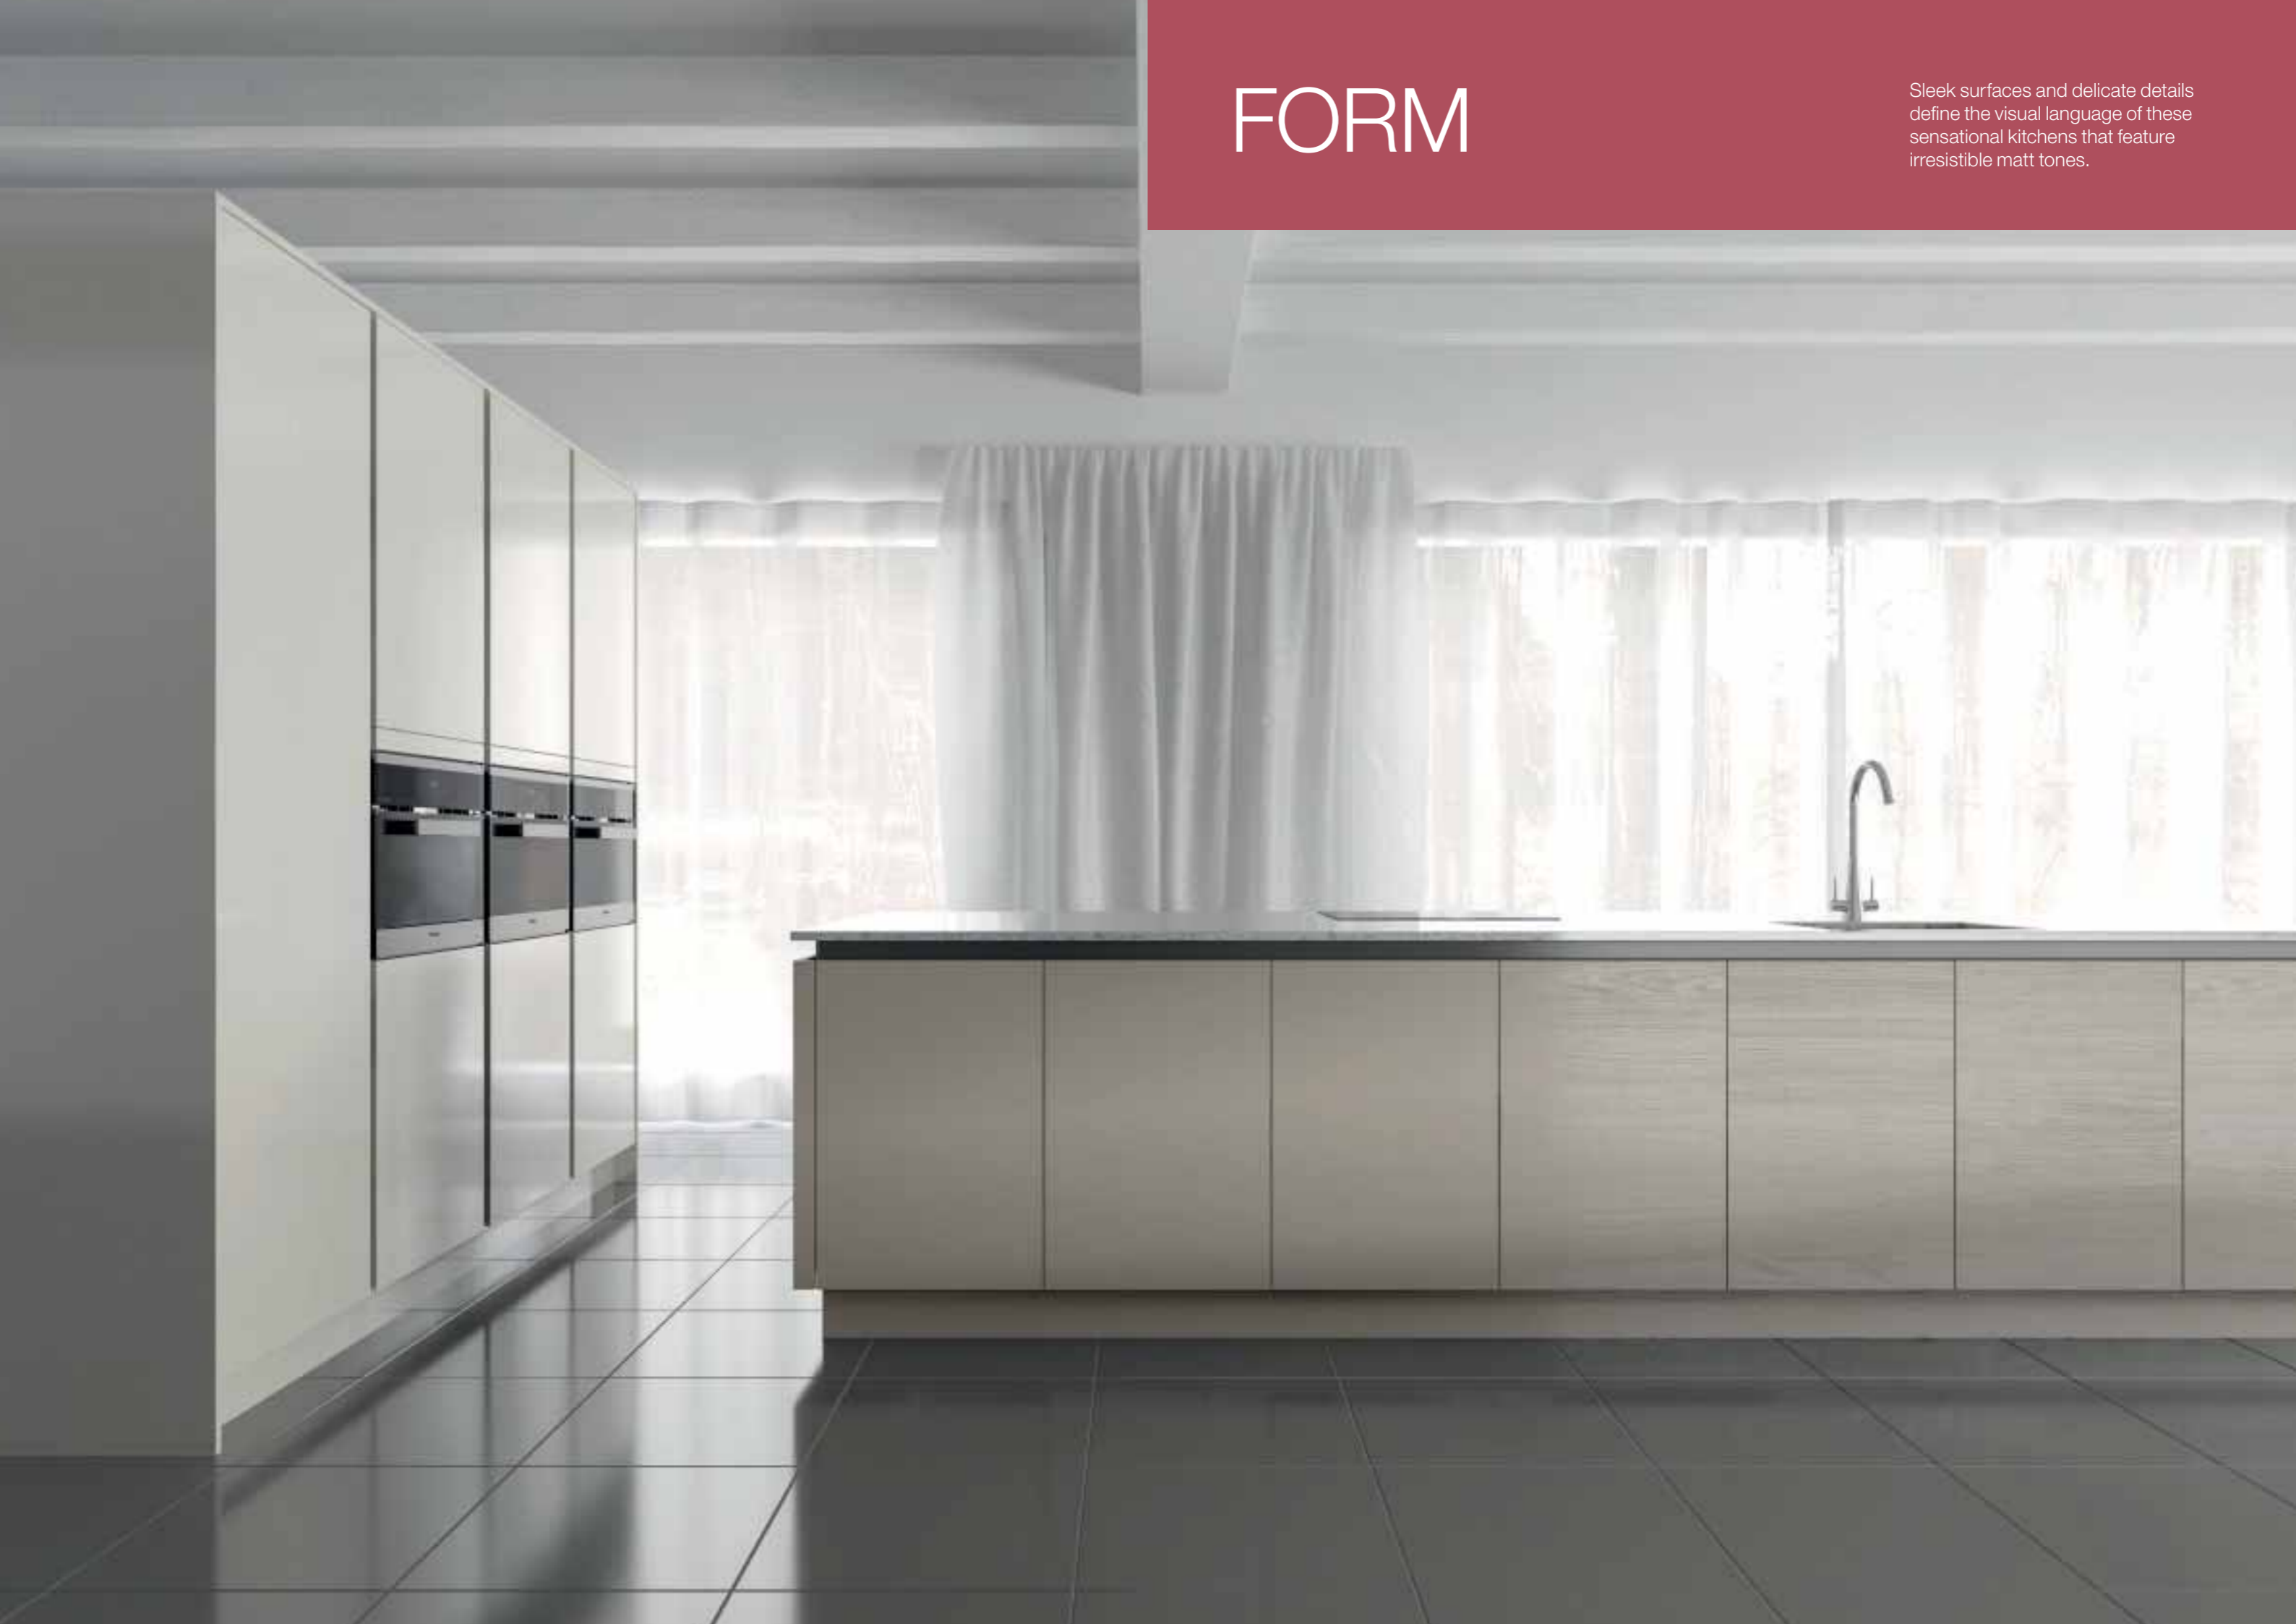

RATIONAL
FUNCTIONAL
& BEAUTIFUL

CLEAN LINES & SUBTLE TONES

The strong earthy tones of *Gloss Basalt* doors create a masterpiece of design with an *Alaska White* quartz work surface.

FORM

Sleek surfaces and delicate details define the visual language of these sensational kitchens that feature irresistible matt tones.