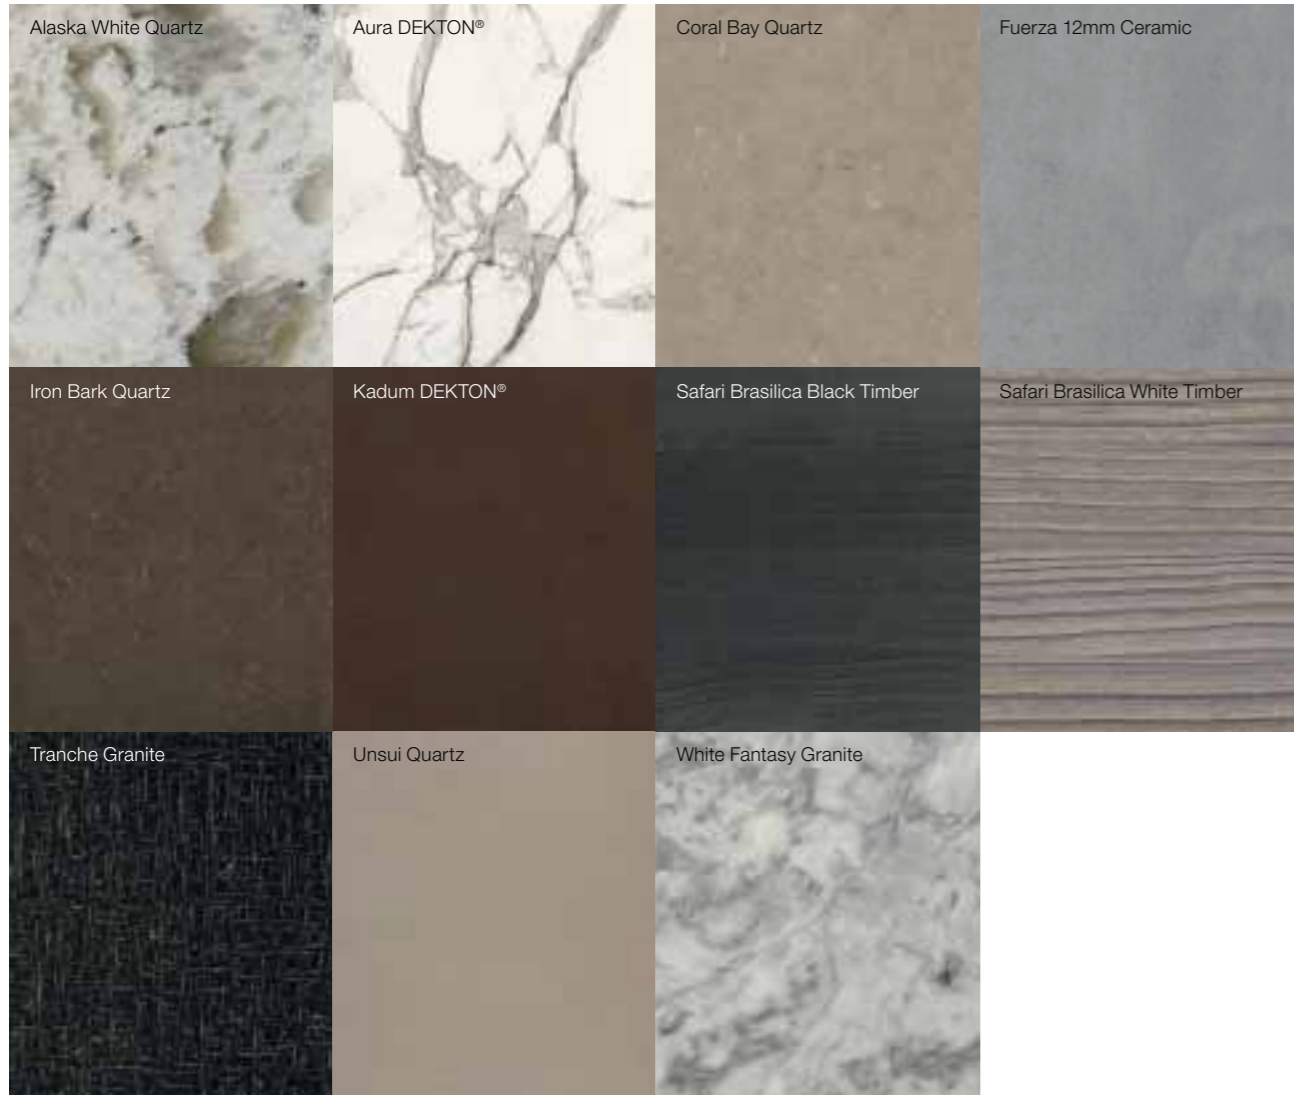

Linear Solid Surface Worktop Finishes