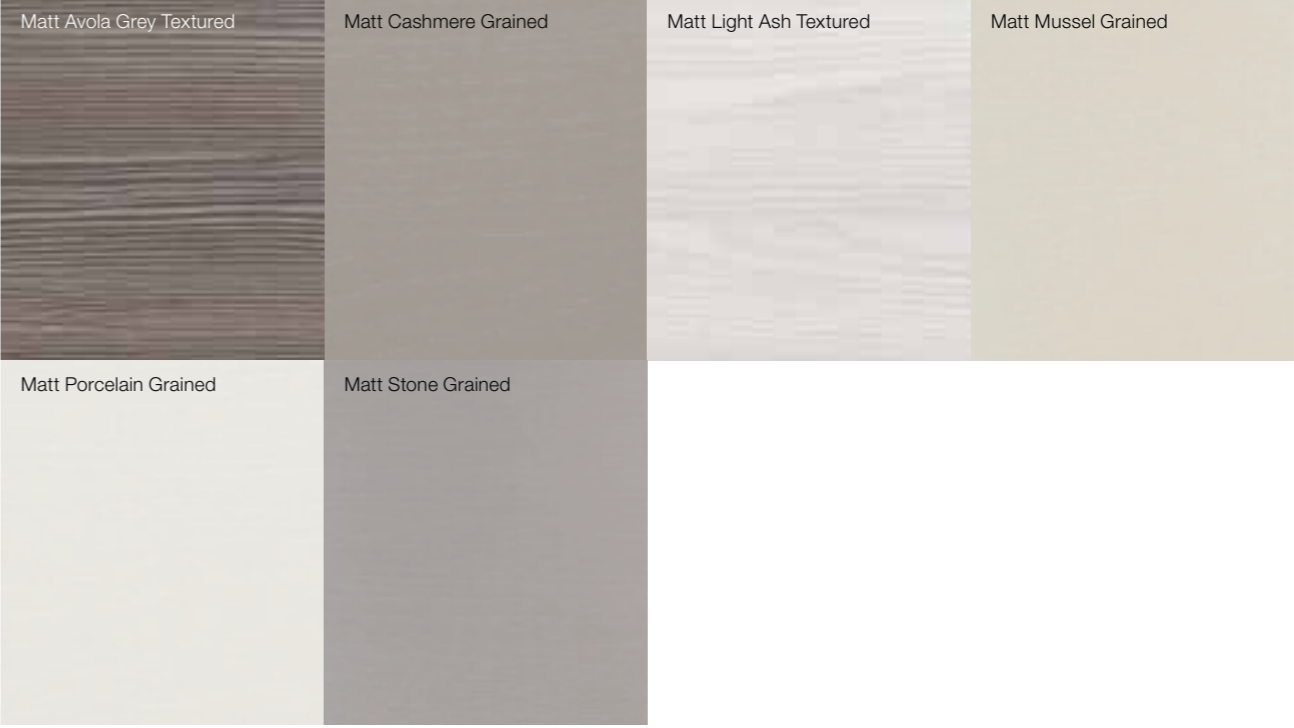

Linear Avant

Linear Avant Paint to Order

Linear Avant paint to order doors have a six week lead time.

Linear Cube Finishes

Linear Ice Finishes

Linear Trend Finishes

Linear Form Finishes

Linear Solid Surface Worktop Finishes