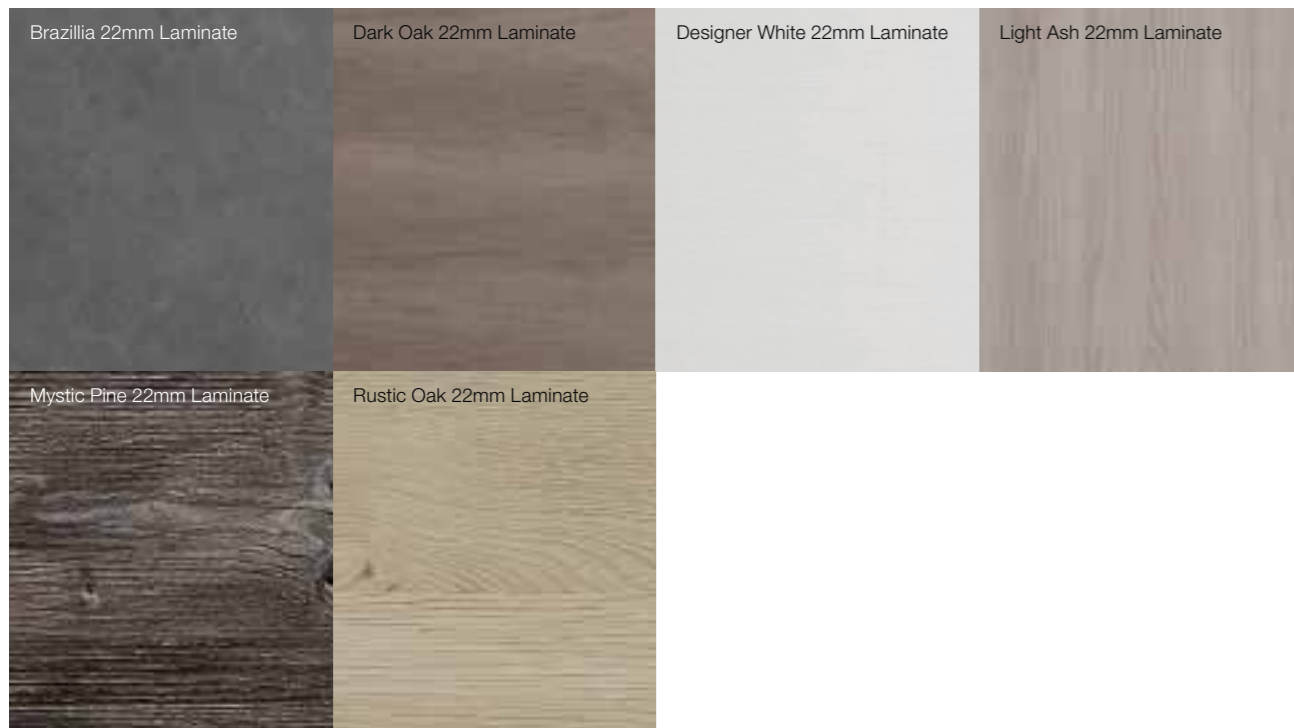

Linear 22mm Laminate Worktop Finishes