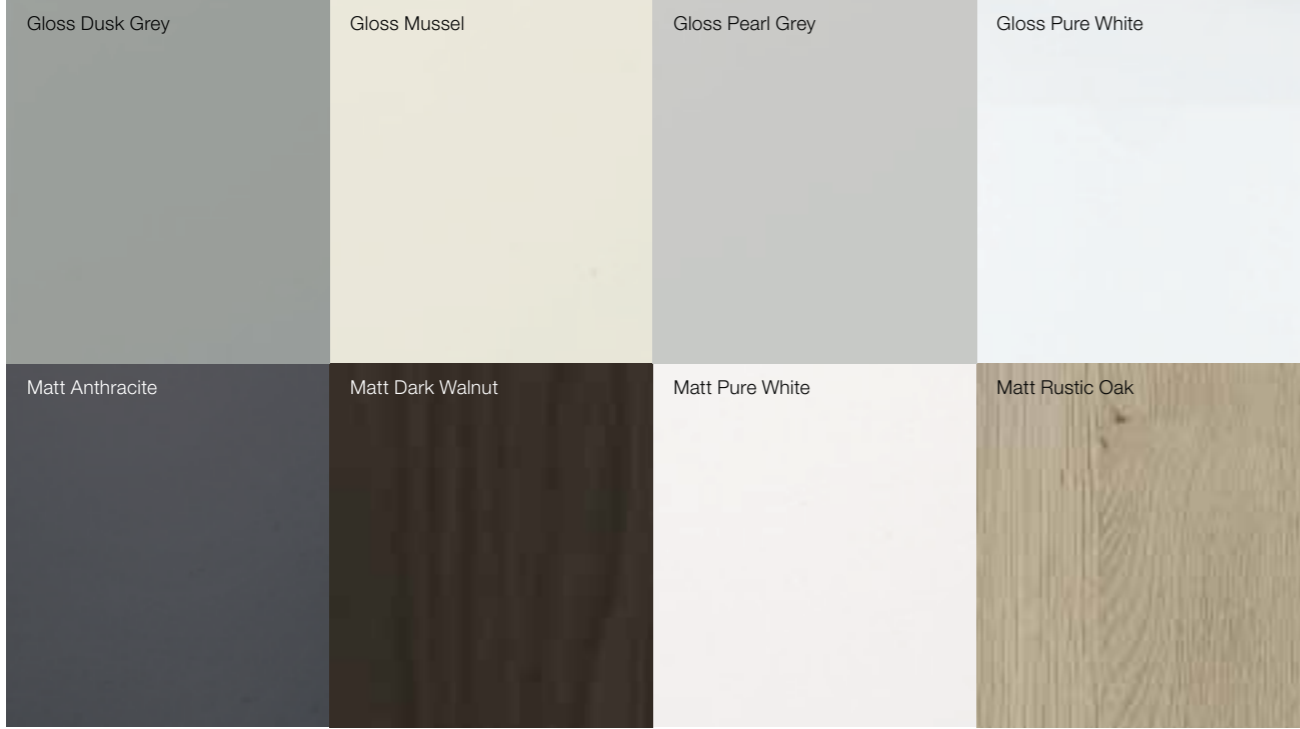

Linear Trend Finishes